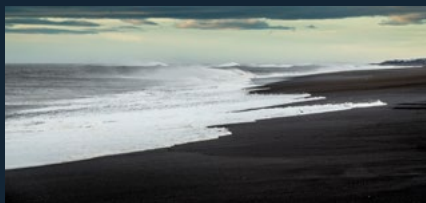

Ford Excursion 46

BOREAL
SUPER JEEP EXCURSIONS

The Ford Excursion 46 is a “go anywhere” vehicle. It boasts a spacious interior with seating for up to seven passengers with ample luggage space in the back. Modified with 38” tires will get it through most rivers and over highland roads while maintaining unsurpassed comfort on the longer travel legs. The perfect travel companion for the family or a small group.

Passenger capacity:

- Max 7
- Luxury 5

Equipment:

- Guide speaker system
- 46” tires
- Four wheel drive
- Differential lockers
- 7,3 liter V8 Turbo Diesel
- Convenience step

About Boreal

Boreal is a reliable travel company specializing in 4x4 Super Jeep tours. We offer all kinds of adventurous excursions the whole year through, you just pick a theme: glacier, geology, geography, photography and more.